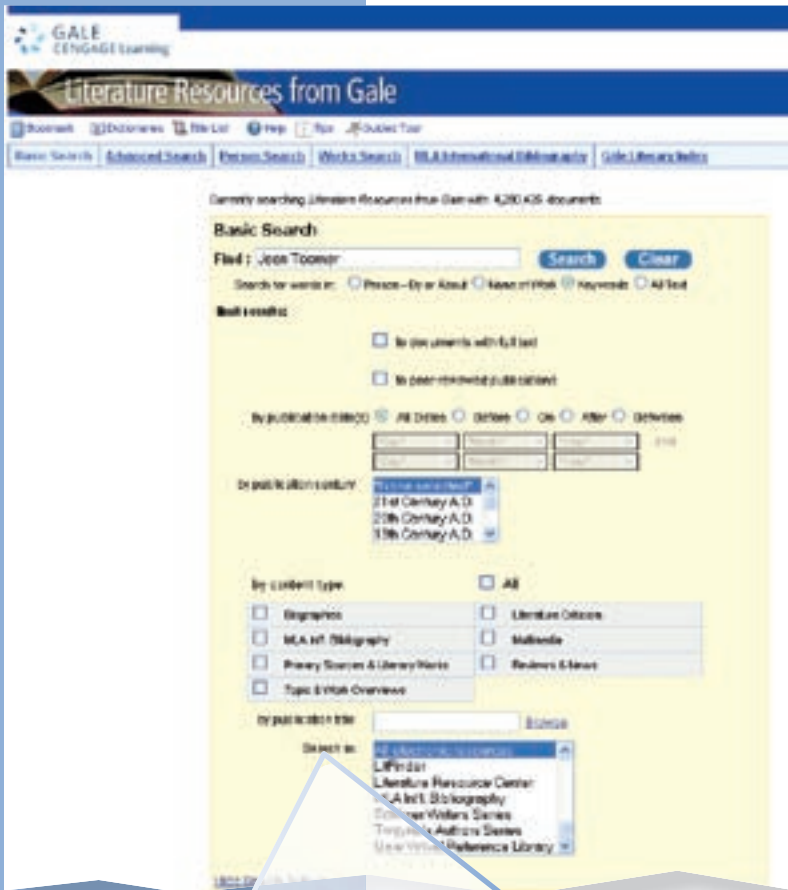

Cross-search for success

LitFinder is included in *Literature Resources from Gale*, a customizable selection of research products that helps you make the most of your investment and boost usage of your online collection.

By providing a one-stop, intuitive cross-searching environment for any combination of the proven products shown below, *Literature Resources from Gale* offers students, academics, researchers and general readers the accurate results they want and the ease of use they demand.

Cross-search *LitFinder* with ...

1 *Literature Resource Center*

The world's most current, comprehensive and reliable online literature database offers access to more than 650,000 full-text articles, critical essays and reviews, and biographies of more than 130,000 authors from antiquity to today.

2 *MLA International Bibliography*

For sheer depth and scope of bibliographic data, there is no equal! More than 2 million citations cover more than 80 years of publishing, with an additional 66,000 new citations added each year.

3 *Scribner Writers Series*

This series is designed to work the way students conduct literary research — going directly to an entry on a specific author, combining search criteria, or exploring thematic and chronological topics to make connections among writers.

4 *Twayne's Authors Series*

With in-depth introductions to the lives and works of writers, the history and influence of literary movements and to the development of literary genres, *Twayne's* is an ideal starting point for research on literary works and figures.

5 *Gale Virtual Reference Library*

By combining the convenience of an online search engine with the authority of our 50-year publishing legacy, *Gale Virtual Reference Library* lets you fill virtual shelves with acclaimed literature eBooks from Gale and a host of premier partners.

Free trial

For a free trial to *Literature Resources from Gale* (or any combination of the individual products), contact your Gale Representative or visit gale.com/LitSol.