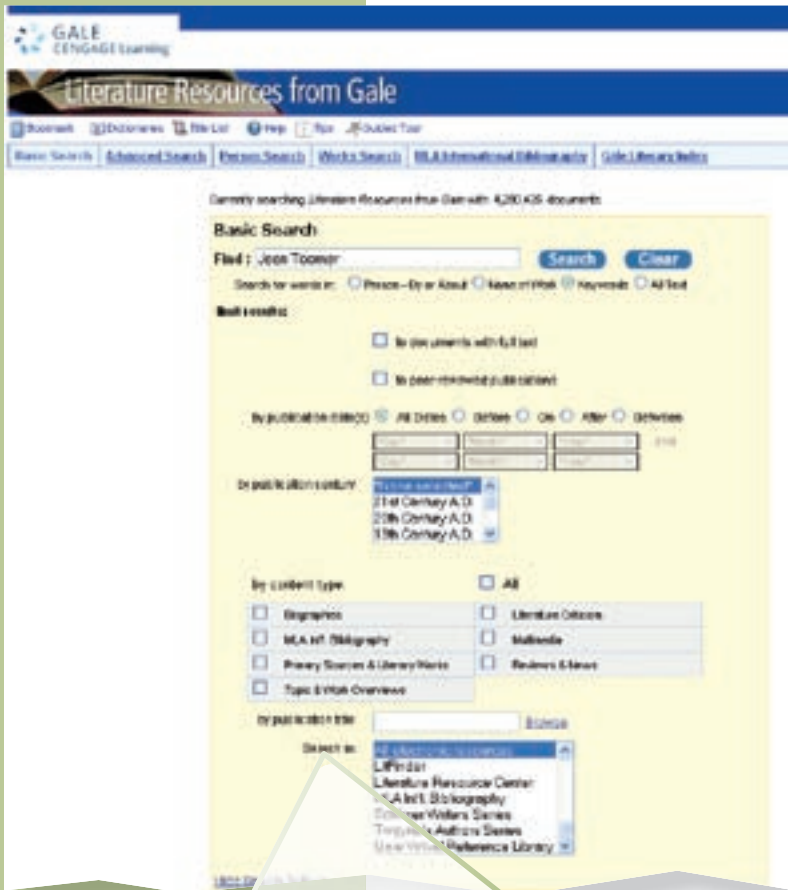

Cross-search for success

Twayne's Authors Series is included in *Literature Resources from Gale*, a customizable selection of research products that helps you make the most of your investment and boost usage of your online collection.

By providing a one-stop, intuitive cross-searching environment for any combination of the proven products shown below, *Literature Resources from Gale* offers students, academics, researchers and general readers the accurate results they want and the ease of use they demand.

Cross-search *Twayne's Authors Series* with ...

1 LitFinder

Gale's core repository of full-text literature, LitFinder spans history and geography to deliver more than 145,000 poems, short stories, essays, speeches and plays representing the work of more than 80,000 authors and 660 nationalities.

2 Literature Resource Center

The world's most current, comprehensive and reliable online literature database offers access to more than 650,000 full-text articles, critical essays and reviews, and biographies of more than 130,000 authors from antiquity to today.

3 MLA International Bibliography

For sheer depth and scope of bibliographic data, there is no equal! More than 2 million citations cover more than 80 years of publishing, with an additional 66,000 new citations added each year.

4 Scribner Writers Series

This series is designed to work the way students conduct literary research — going directly to an entry on a specific author, combining search criteria, or exploring thematic and chronological topics to make connections among writers.

5 Gale Virtual Reference Library

By combining the convenience of an online search engine with the authority of our 50-year publishing legacy, *Gale Virtual Reference Library* lets you fill virtual shelves with acclaimed literature eBooks from Gale and a host of premier partners.

Free trial

For a free trial to *Literature Resources from Gale* (or any combination of the individual products), contact your Gale Representative or visit gale.com/LitSol.