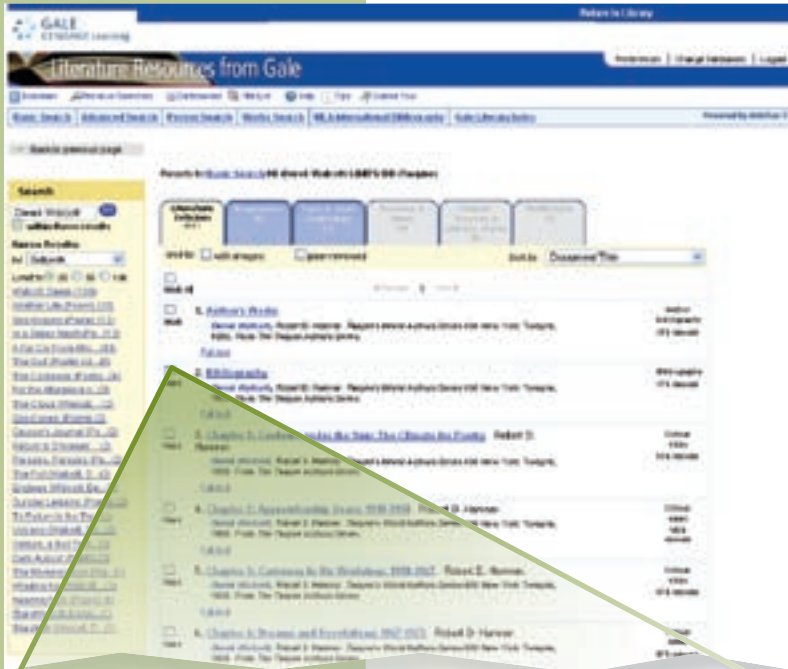

# Twayne's Authors Series

Part of Literature Resources from Gale

With Twayne's Authors Series, researchers can access in-depth coverage of authors both ancient and contemporary

For more than half a century, *Twayne's Authors Series* has provided an ideal starting point for students, researchers, faculty and general readers.

With in-depth introductions to the lives and works of writers from Aeschylus to Zora Neale Hurston, this online series features the content of nearly 600 books that comprise three print series: *Twayne's United States Authors*, *Twayne's English Authors* and *Twayne's World Authors*. Each was carefully coordinated with input from librarians and educators to include authors universally studied in high schools and colleges.